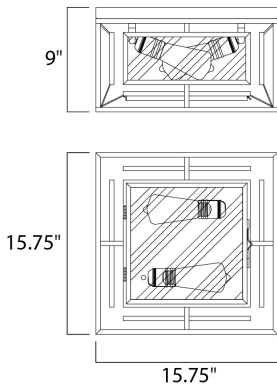

MEASUREMENTS

DIMENSION : 15.75" L x 15.75" W x 9" H
 MAX OAH : 15.75" W x 1" H
 HANGING WEIGHT : 13.2 lb

LAMPING

INPUT VOLTAGE : 120V
 BULB : 2 x 60W Incandescent E26 Medium , 120W Total
 BULB INCLUDED : (Not Included)
 DIMMABLE : Yes